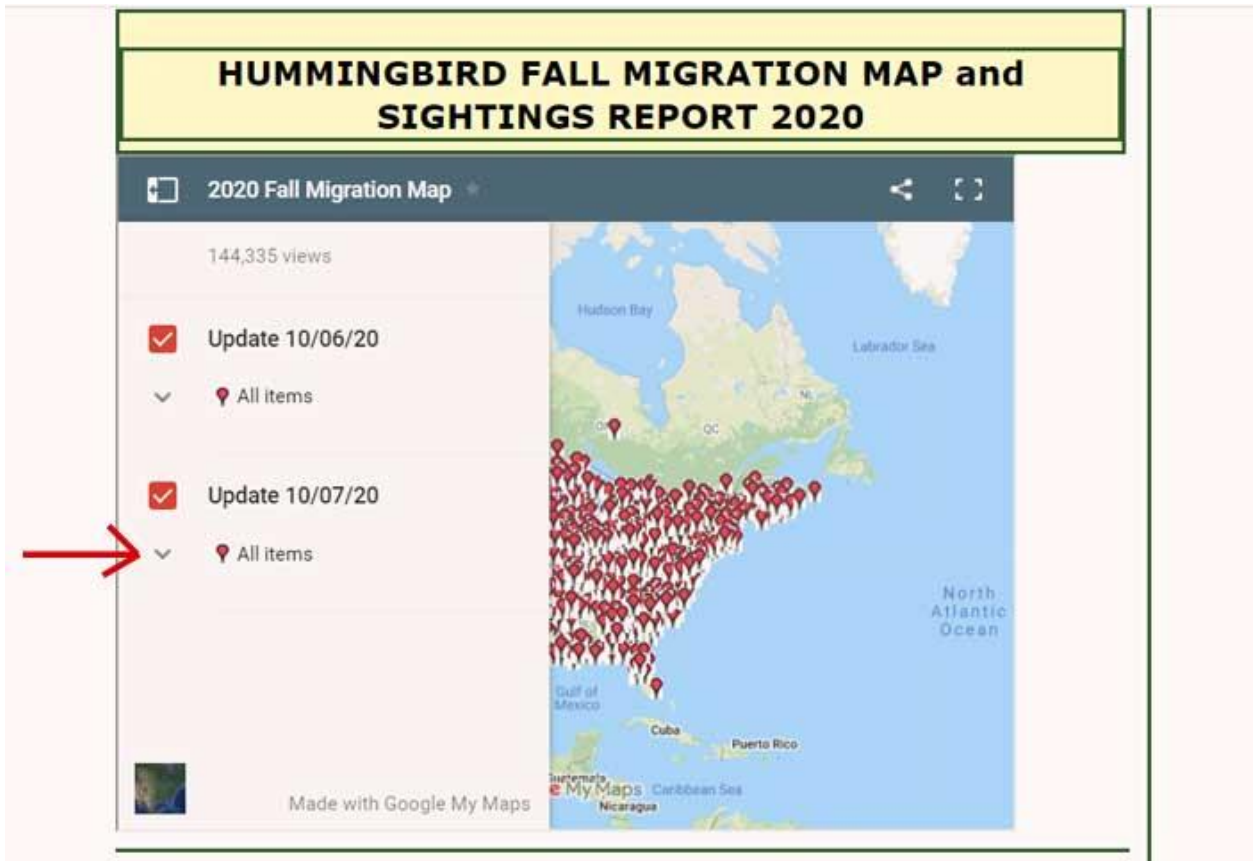

DIRECTIONS TO FIND POSTS FOR SPECIFIC CITIES/TOWNS

Follow these steps to find a post for a specific City, State:

1. Click the icon for a list of posts/sightings on the map.

2. Click the drop down menu icon.

3. To find a posted sighting for a specific “City, State” use the Ctrl + F keys on your keyboard and type in a specific “City, State”.
For example type Austin, MN and the post(s) for Austin, MN will be highlighted.