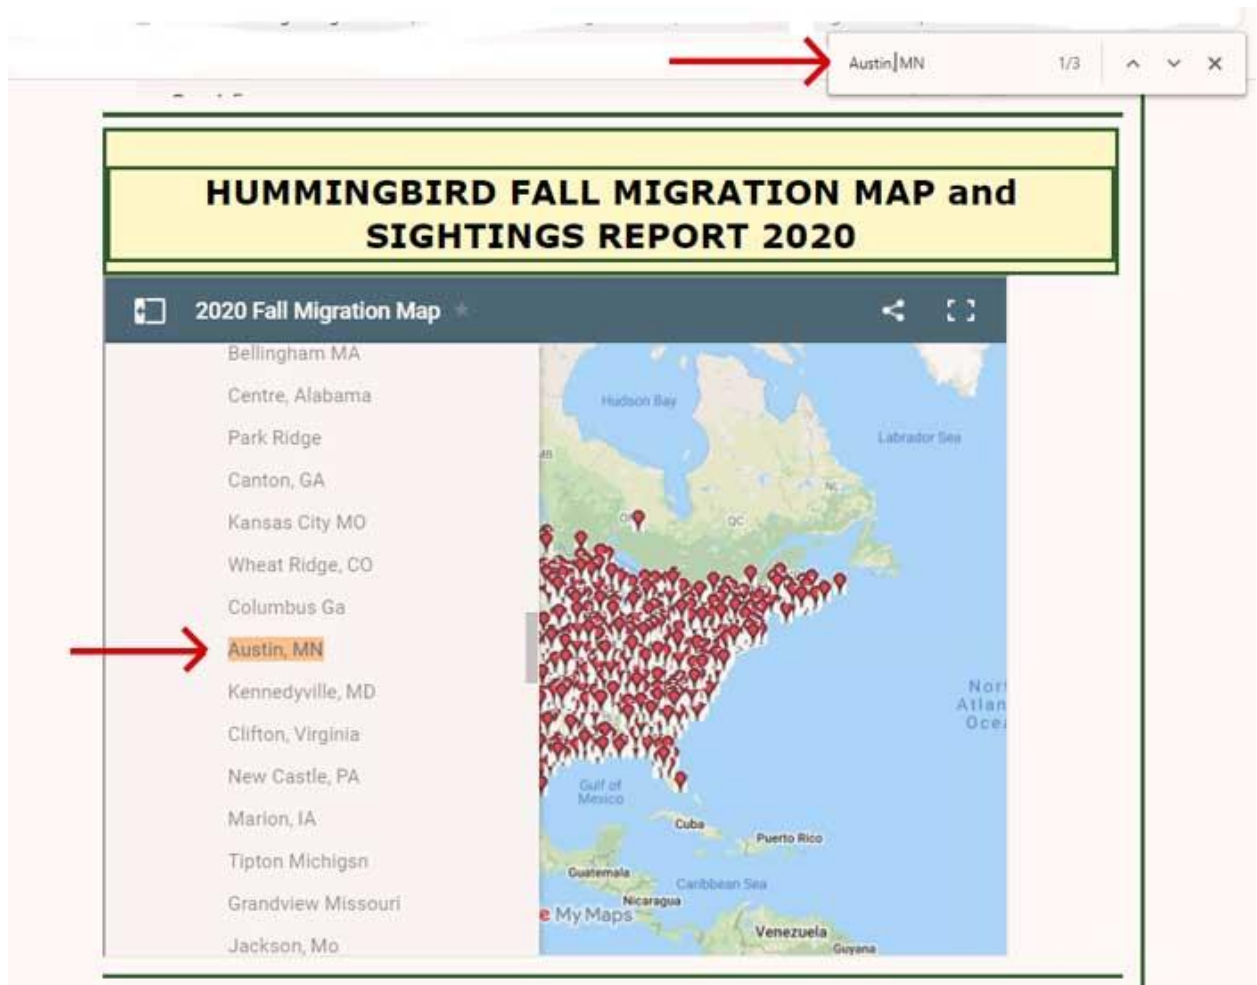

DIRECTIONS TO FIND POSTS FOR SPECIFIC CITIES/TOWNS

Follow these steps to find a post for a specific City, State:

1. Click the icon for a list of posts/sightings on the map.

2. Click the drop down menu icon.

3. To find a posted sighting for a specific “City, State” use the Ctrl + F keys on your keyboard and type in a specific “City, State”.
For example type Austin, MN and the post(s) for Austin, MN will be highlighted.

4. Click the down arrow in the Ctrl + F box (search box) to see the next post from Austin, MN.

NOTE: There will be only 1 (one) marker per “City, State” on the map even though there may be multiple posts for the same “City, State”.