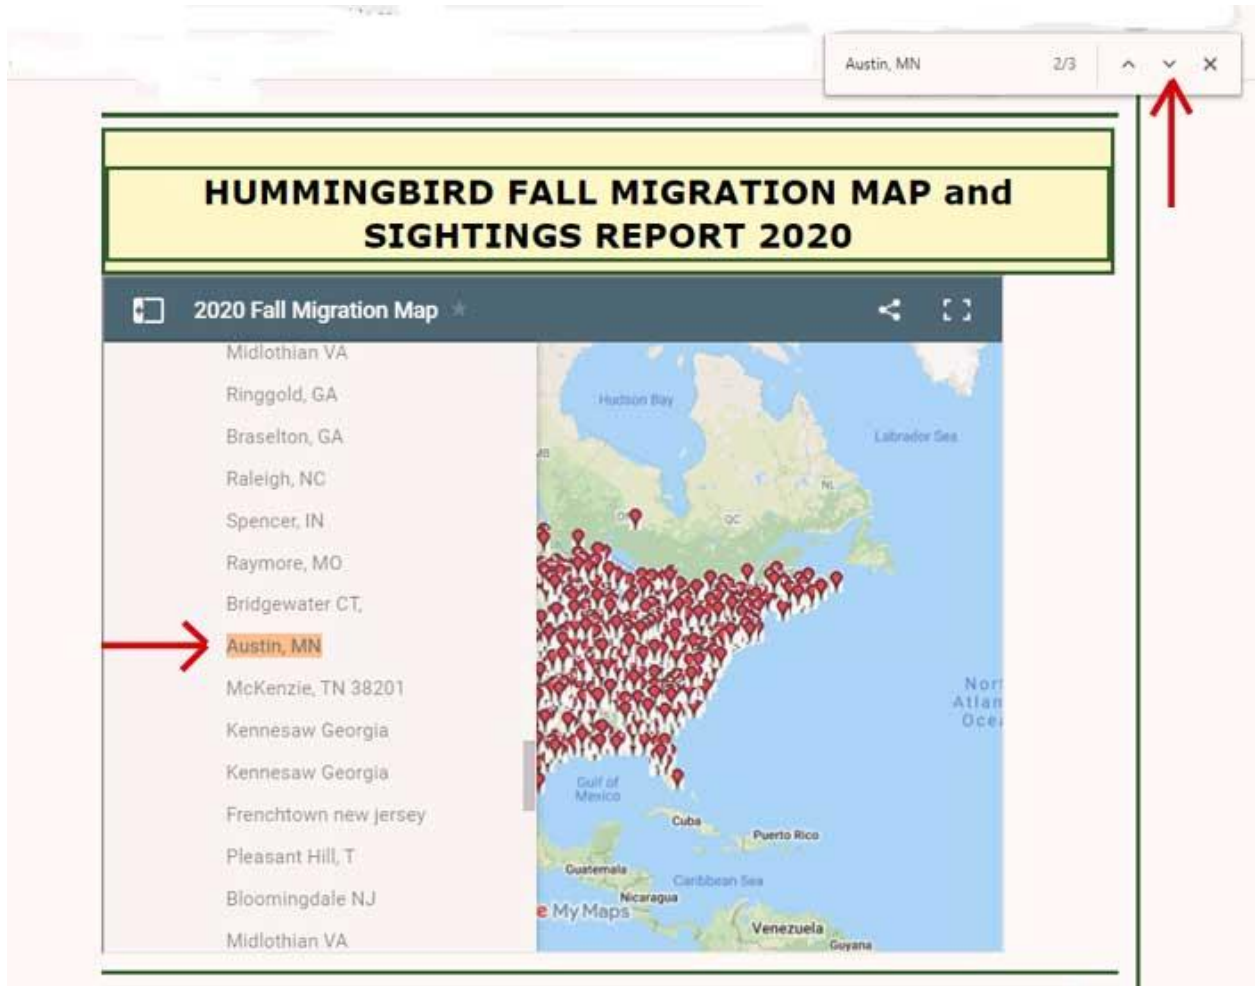

DIRECTIONS TO FIND POSTS FOR SPECIFIC CITIES/TOWNS

Follow these steps to find a post for a specific City, State:

1. Click the icon for a list of posts/sightings on the map.

2. Click the drop down menu icon.

3. To find a posted sighting for a specific “City, State” use the Ctrl + F keys on your keyboard and type in a specific “City, State”.
For example type Austin, MN and the post(s) for Austin, MN will be highlighted.

4. Click the down arrow in the Ctrl + F box (search box) to see the next post from Austin, MN.

NOTE: There will be only 1 (one) marker per “City, State” on the map even though there may be multiple posts for the same “City, State”.